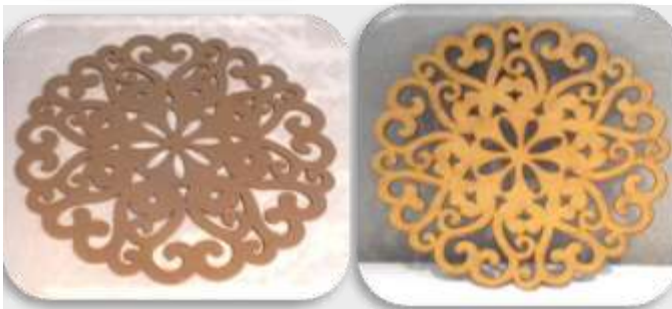

BEIGE FELT UNDERPLATES R 7.00

BEIGE WOOD UNDERPLATES R 7.00