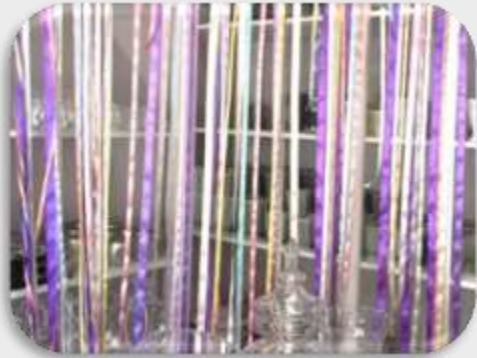

CHALK BOARDS

WHITE FRAME WITH HEART DETAIL R 15.00
HEART : 32cm (H) x 38cm (W) R 10.00

WOODEN HEART

VARIOUS AVAILABLE R 10.00

WOODEN HEART

VARIOUS AVAILABLE R 10.00

RIBBON "CURTAINS"

200cm (H) x 150cm (W) R 50.00